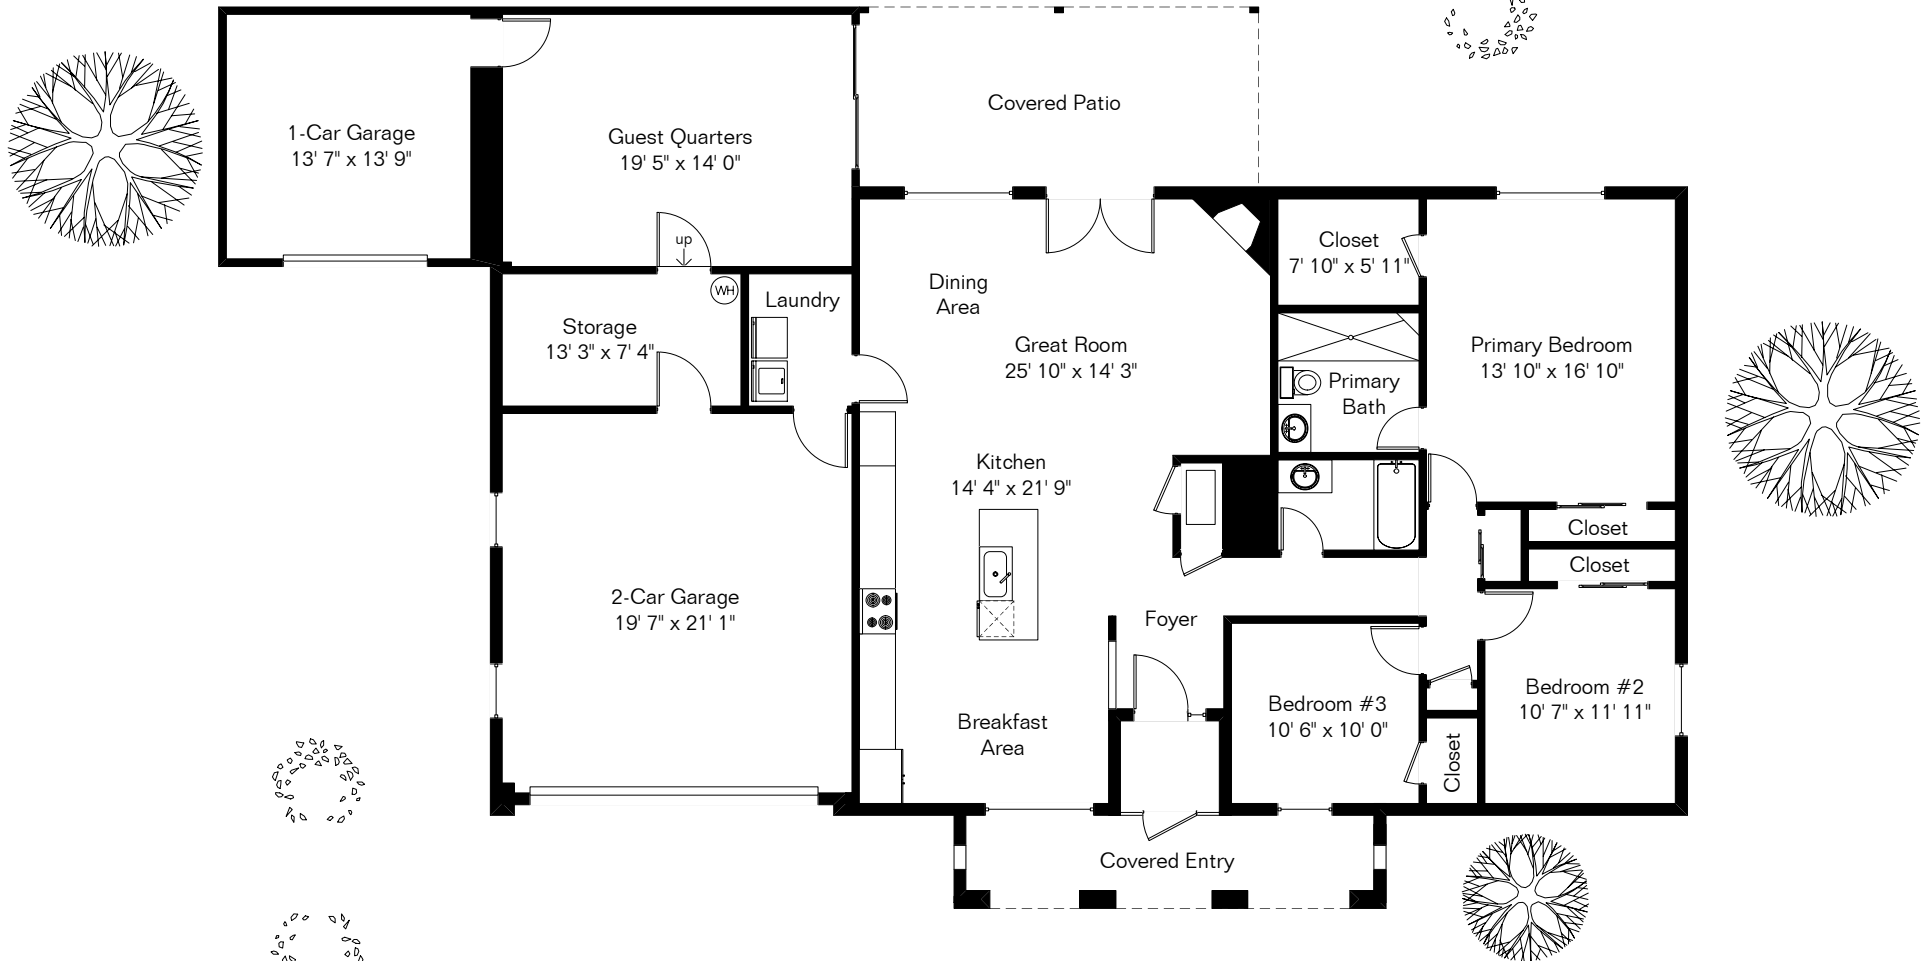

The square footages and room size information are deemed to be reliable but are not guaranteed and should be independently verified. This drawing is for marketing purposes only.

10640 E Deerfield Pl

Living Area 2,065 Sq Ft
Garages 639 Sq Ft

Site Visit August 2022

0 ft. 6 ft. 10 ft. 20 ft.

Copyright 2022 Floor Plans First! LLC
All Rights Reserved.

Floor Plans First!
See the Floor Plan First™

FloorPlansFirst.com™
(520) 881-1500